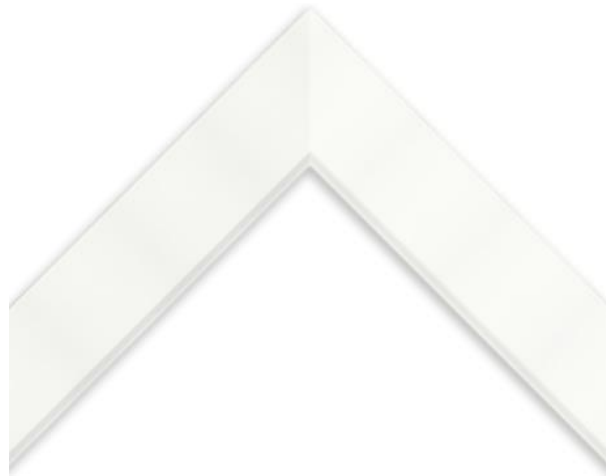

SPECIFICATION SHEET

FRAMED MIRROR

MODEL#: FM 79963-21X30

FRAMED MIRRORS COLLECTION

FEATURES:

- ONE 21X30" HIGH RESOLUTION SILVER PLATE GLASS MIRROR SIZE W/ DECORATIVE FRAME.
- "WALL HUGGER" HANGER FOR MOUNTING INCLUDED.
- STANDARD MOUNTING STYLE IS VERTICAL. FOR HORIZONTAL, PLEASE SPECIFY WHEN ORDERING.
- PACKED IN FOUR WALL (FOLDED DOUBLE WALL) CORRUGATION.
- STYLE: MODERN
- COLOR: WHITE
- FINISH: MATTE

MIRROR FINISHES:

- FLAT POLISHED EDGE
- BEVELED EDGE

OVERALL SIZE DIMENSION: 25" WIDE X 34" HIGH X 1" DEEP