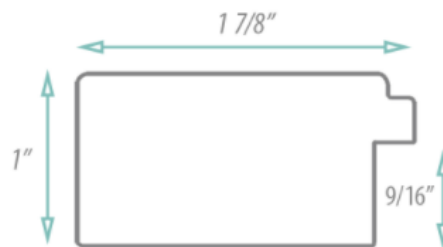

SPECIFICATION SHEET

FRAMED MIRROR

MODEL#: FM 79963-21X30

FRAMED MIRRORS COLLECTION

FEATURES:

- ONE 21X30" HIGH RESOLUTION SILVER PLATE GLASS MIRROR SIZE W/ DECORATIVE FRAME.
- "WALL HUGGER" HANGER FOR MOUNTING INCLUDED.
- STANDARD MOUNTING STYLE IS VERTICAL. FOR HORIZONTAL, PLEASE SPECIFY WHEN ORDERING.
- PACKED IN FOUR WALL (FOLDED DOUBLE WALL) CORRUGATION.
- STYLE: MODERN
- COLOR: WHITE
- FINISH: MATTE

MIRROR FINISHES:

- FLAT POLISHED EDGE
- BEVELED EDGE

OVERALL SIZE DIMENSION: 25" WIDE X 34" HIGH X 1" DEEP